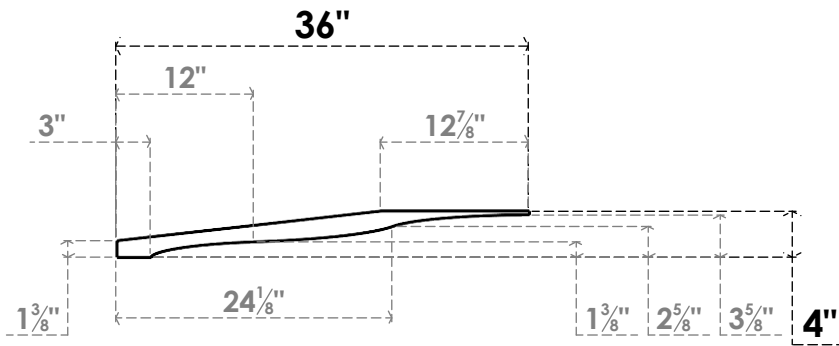

ITEM NUMBER: BRCPC060X36000X04000FST

6"W X 36"D X 4"H FUNSTON ARCHITECTURAL GRADE PVC CLOSED KNEE BRACE

SIDE PROFILE

FRONT PROFILE

ISOMETRIC

EKENA MILLWORK
 2300 WEST MAIN ST.
 CLARKSVILLE, TX 75426
 TOLL FREE: 866-607-0453
 WWW.EKENAMILLWORK.COM