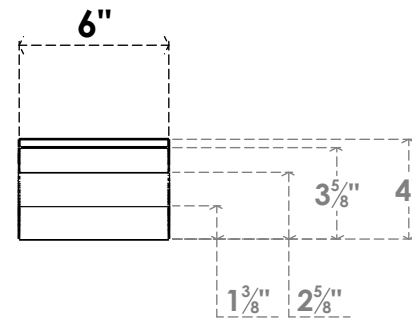

ITEM NUMBER: BRCPC060X36000X04000FST

6"W X 36"D X 4"H FUNSTON ARCHITECTURAL GRADE PVC CLOSED KNEE BRACE

SIDE PROFILE

FRONT PROFILE

ISOMETRIC

EKENA MILLWORK
 2300 WEST MAIN ST.
 CLARKSVILLE, TX 75426
 TOLL FREE: 866-607-0453
 WWW.EKENAMILLWORK.COM