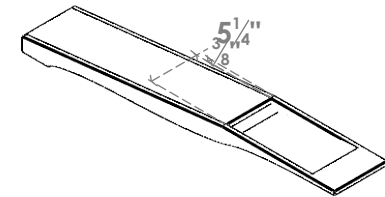

ITEM NUMBER: BRCPC060X36000X04000FST

6"W X 36"D X 4"H FUNSTON ARCHITECTURAL GRADE PVC CLOSED KNEE BRACE

SIDE PROFILE

FRONT PROFILE

ISOMETRIC

EKENA MILLWORK
 2300 WEST MAIN ST.
 CLARKSVILLE, TX 75426
 TOLL FREE: 866-607-0453
 WWW.EKENAMILLWORK.COM